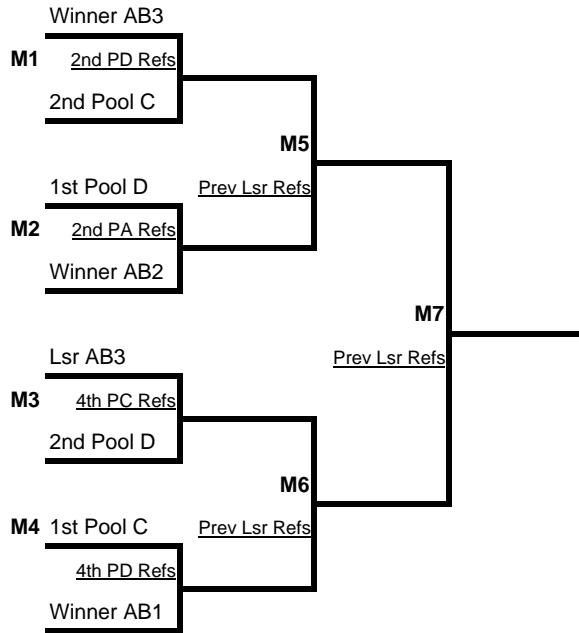

Derby City March Madness 2009

13/14 Club American Division

March 1st, 2009

POOL A		POOL B		3 Team Pool Schedule	
<i>AM</i>	<i>SISC Ct. 1</i>	<i>AM</i>	<i>SISC Ct. 2</i>	Time	<i>Pools A & B</i>
1	RCU 14-1	1	BRVC 14s	8:00am	1 vs 3 (2)
2	KIVA 13 Lucie	2	Prodigy 14 Gold	8:45am	2 vs 3 (1)
3	Lou Thunder 13 Sherry	3	Club ELE 13 White		1 vs 2 (3)
POOL C		POOL D		4 Team Pool Schedule	
<i>AM</i>	<i>SISC Ct. 3</i>	<i>AM</i>	<i>SISC Ct. 4</i>	Time	<i>Pools C & D</i>
1	Blue Crush 14	1	Georgetown 14	8:00am	1 vs 3 (2)
2	Prodigy 14 Purple	2	Club ELE 14 Black	8:45am	2 vs 4 (1)
3	RCU 13-1	3	Blue Crush 13		1 vs 4 (3)
4	Club ELE 12 Black	4	Prodigy 13 Gold		2 vs 3 (1)
					3 vs 4 (2)
					1 vs 2 (4)

Score Board Operator

2 Line Judges

Top 2 teams in each pool

go to Gold.

See referee duties in red above

FACILITY RULES

PLEASE INFORM YOUR PARENTS AND PLAYERS THAT

NO OUTSIDE FOOD OR DRINK

13/14 American Division Gold Championship

Sunday	SISC	SISC	SISC	SISC
<u>TIME</u>	<u>1</u>	<u>2</u>	<u>3</u>	<u>4</u>
1314 Club American Division				
8:00a	American 1 vs 3 ref 2	American 1 vs 3 ref 2	American 1 vs 3 ref 2	American 1 vs 3 ref 2
8:45a	American 2 vs 3 ref 1	American 2 vs 3 ref 1	American 2 vs 4 ref 1	American 2 vs 4 ref 1
9:30a	American 1 vs 2 ref 3	American 1 vs 2 ref 3	American 1 vs 4 ref 3	American 1 vs 4 ref 3
10:15a	Crossover AB1 Pool A 1st refs	Crossover AB2 Pool B 1st refs	American 2 vs 3 ref 1	American 2 vs 3 ref 1
11:00a	Crossover AB3 Prev Winner refs		American 3 vs 4 ref 2	American 3 vs 4 ref 2
11:45a			American 1 vs 2 ref 4	American 1 vs 2 ref 4
12:30p	American M1 Lsr AB1 Refs	American M2 Lsr AB2 Refs	American M3 Prev Loser refs	American M4 Prev Loser refs
1:15p	American M5 Prev Loser refs	American M6 Prev Loser refs		
2:00p	American M7 Prev Loser refs			